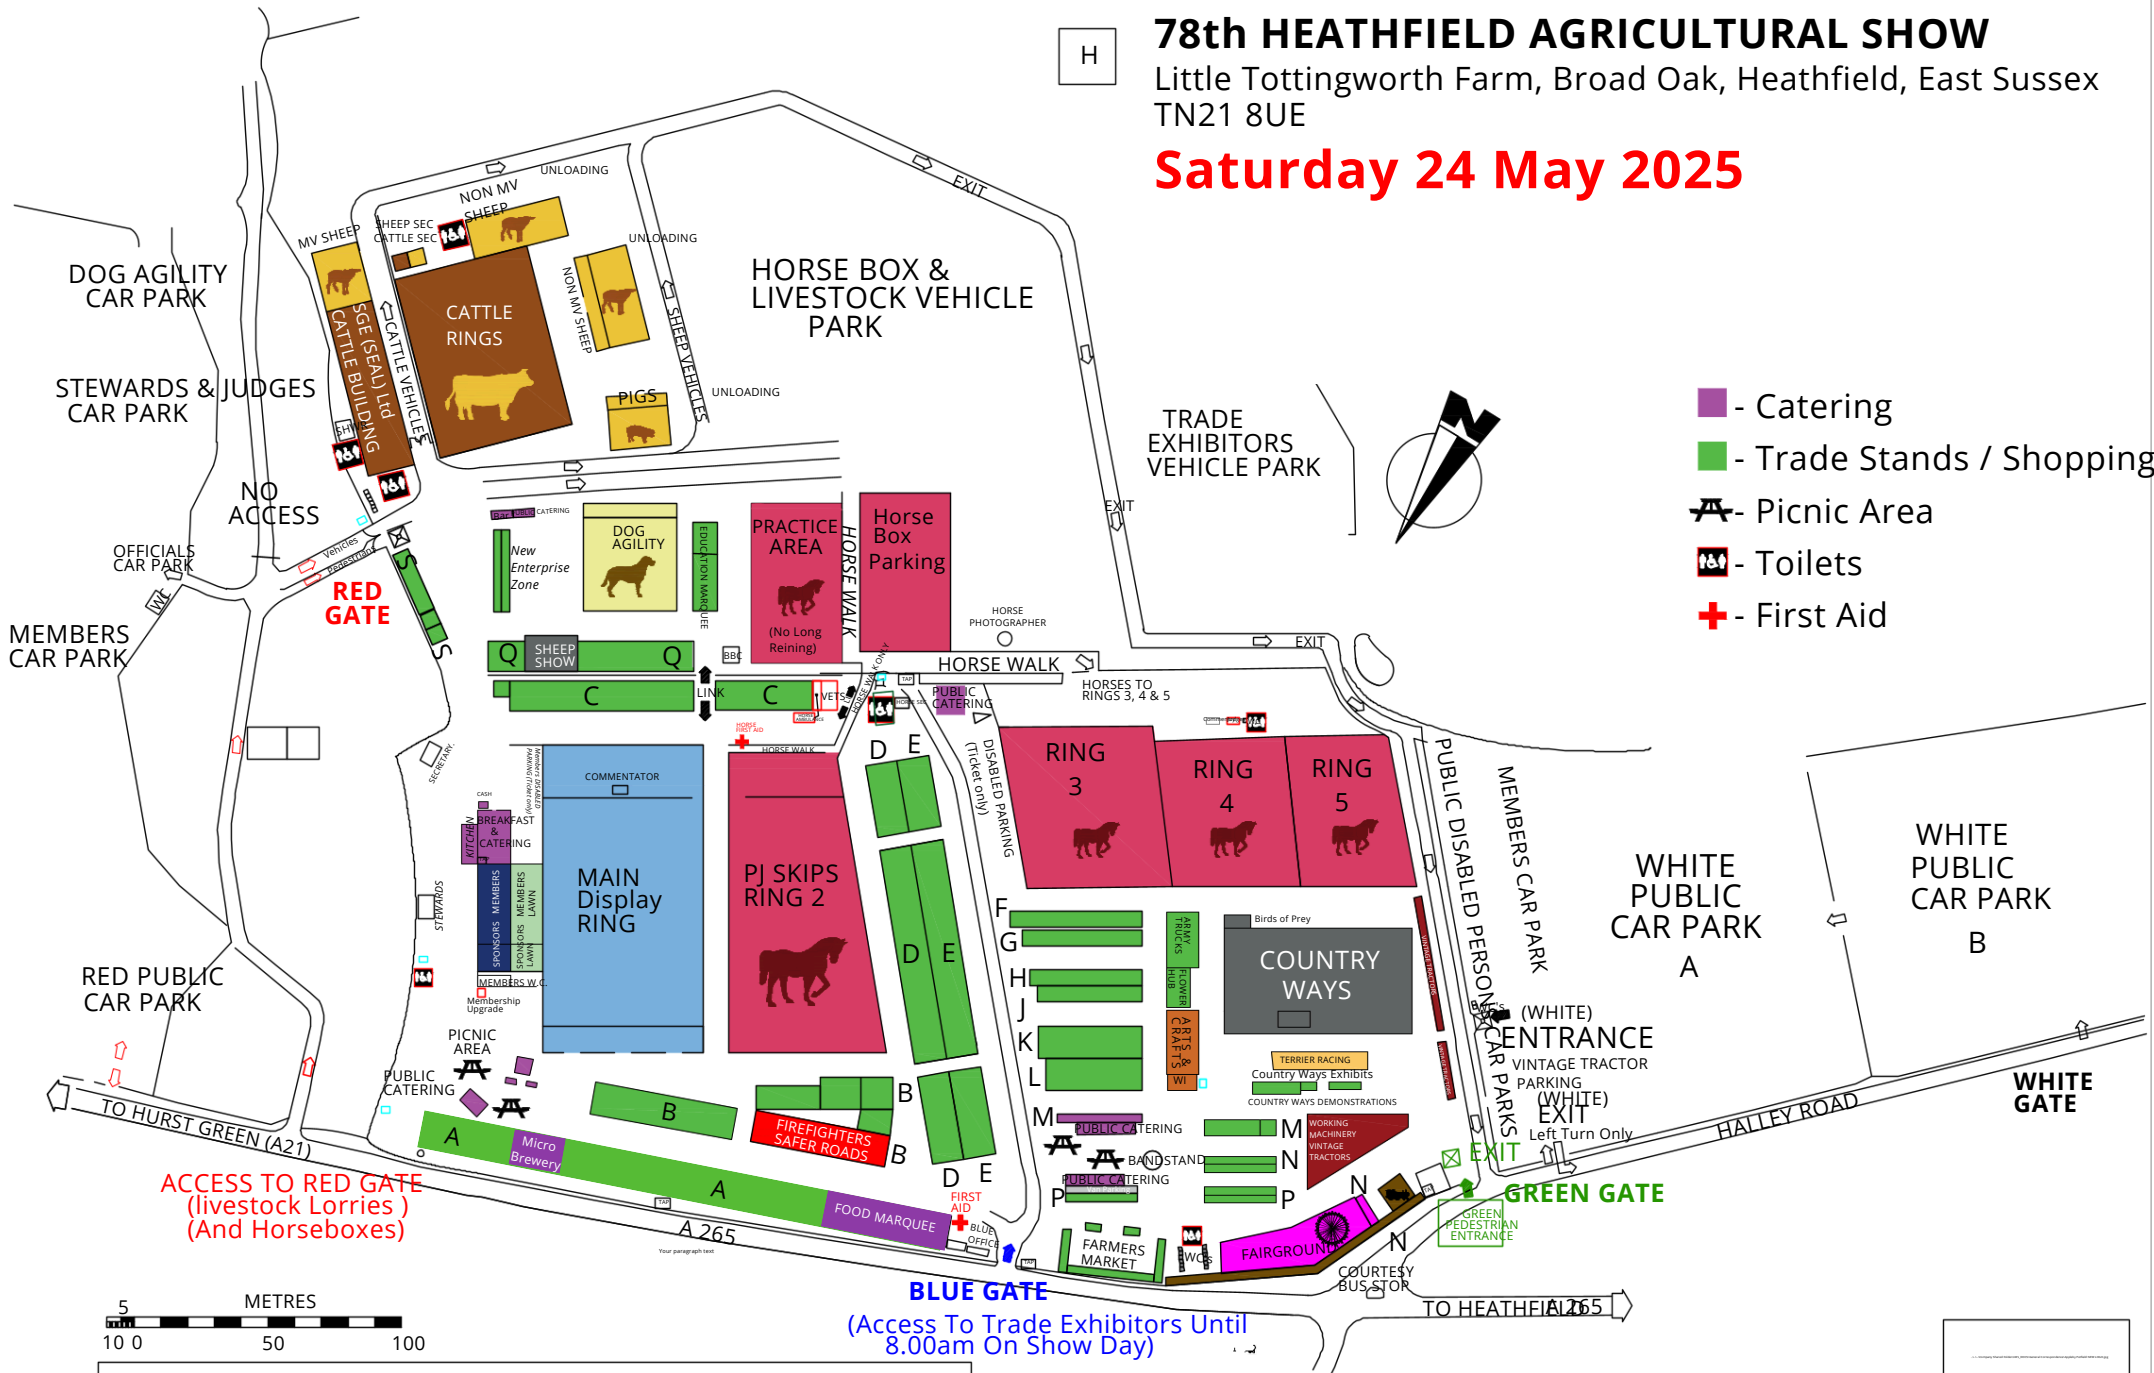

# 78th HEATHFIELD AGRICULTURAL SHOW

Little Tottlingworth Farm, Broad Oak, Heathfield, East Sussex TN21 8UE

## Saturday 24 May 2025

- Catering
- Trade Stands / Shopping
- Picnic Area
- Toilets
- First Aid

5 METRES  
100 50 100

**BLUE GATE**  
(Access To Trade Exhibitors Until 8.00am On Show Day)

Appleby Petfield Ltd Chartered Surveyors (01435) 866446. ap-surveyors.co.uk  
are proud to prepare and Sponsor the Show Plans