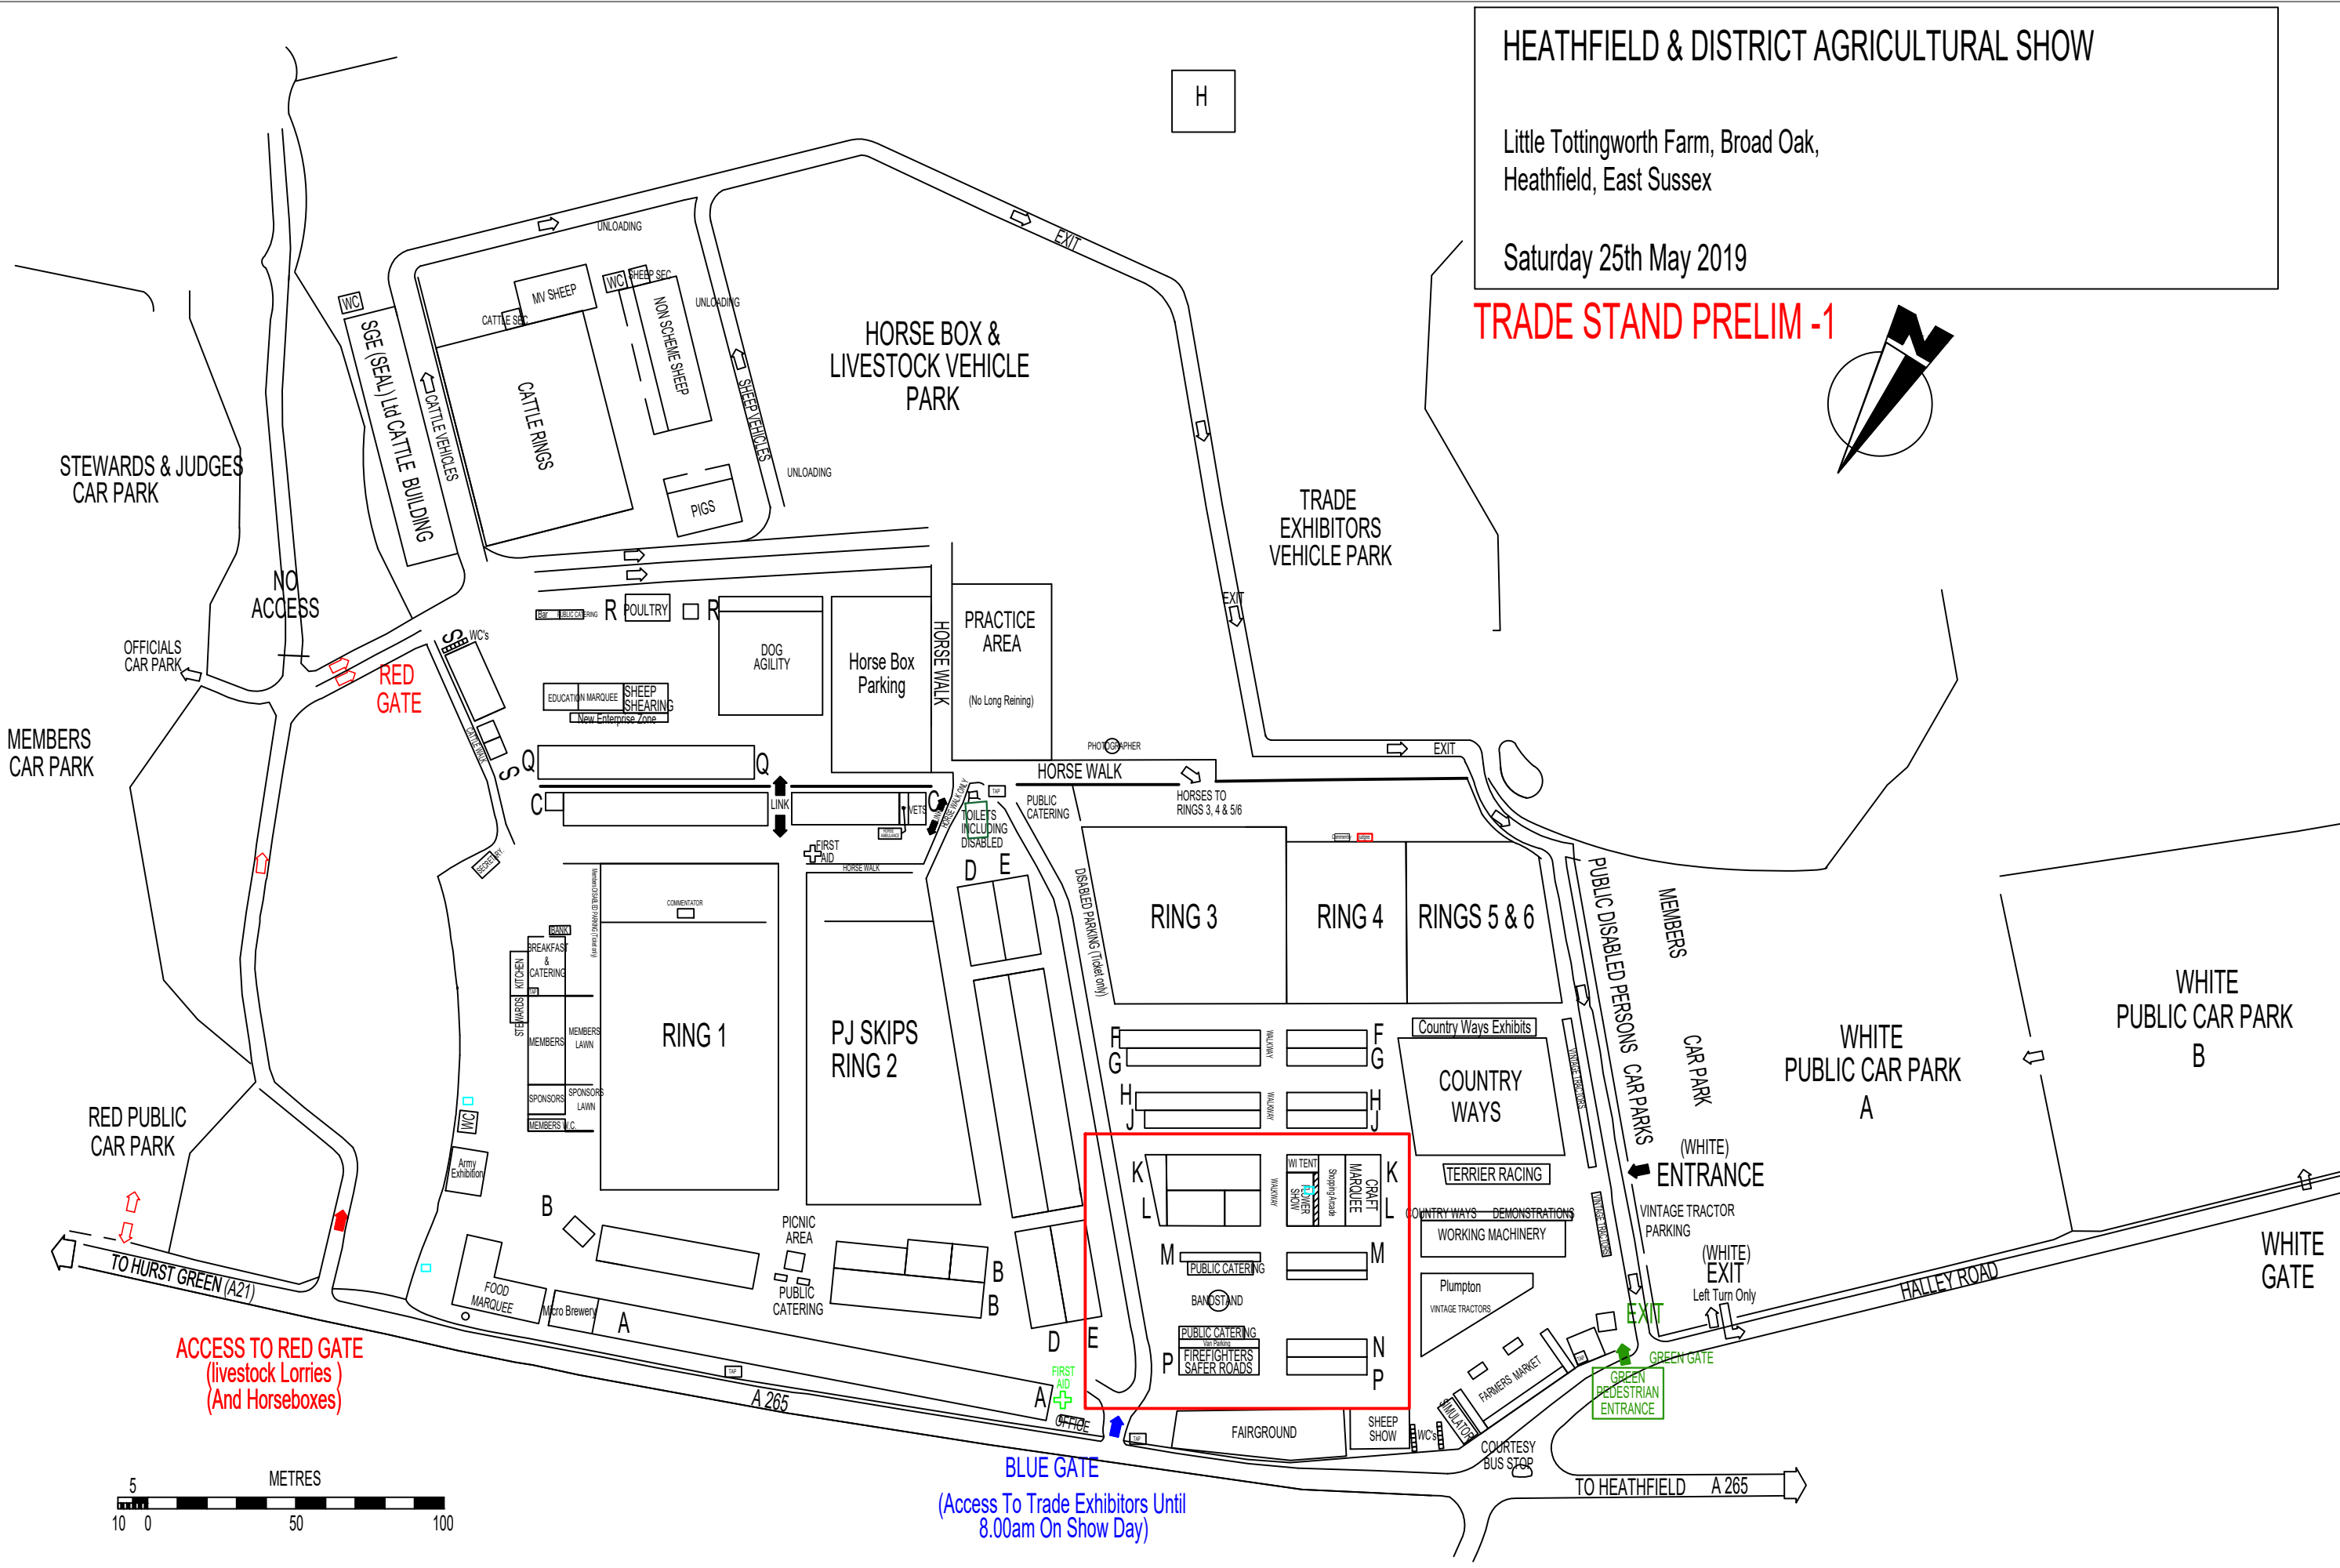

HEATHFIELD & DISTRICT AGRICULTURAL SHOW
 Little Tootingworth Farm, Broad Oak,
 Heathfield, East Sussex
 Saturday 25th May 2019

TRADE STAND PRELIM -1

ACCESS TO RED GATE
 (livestock Lorries)
 (And Horseboxes)

BLUE GATE
 (Access To Trade Exhibitors Until
 8.00am On Show Day)