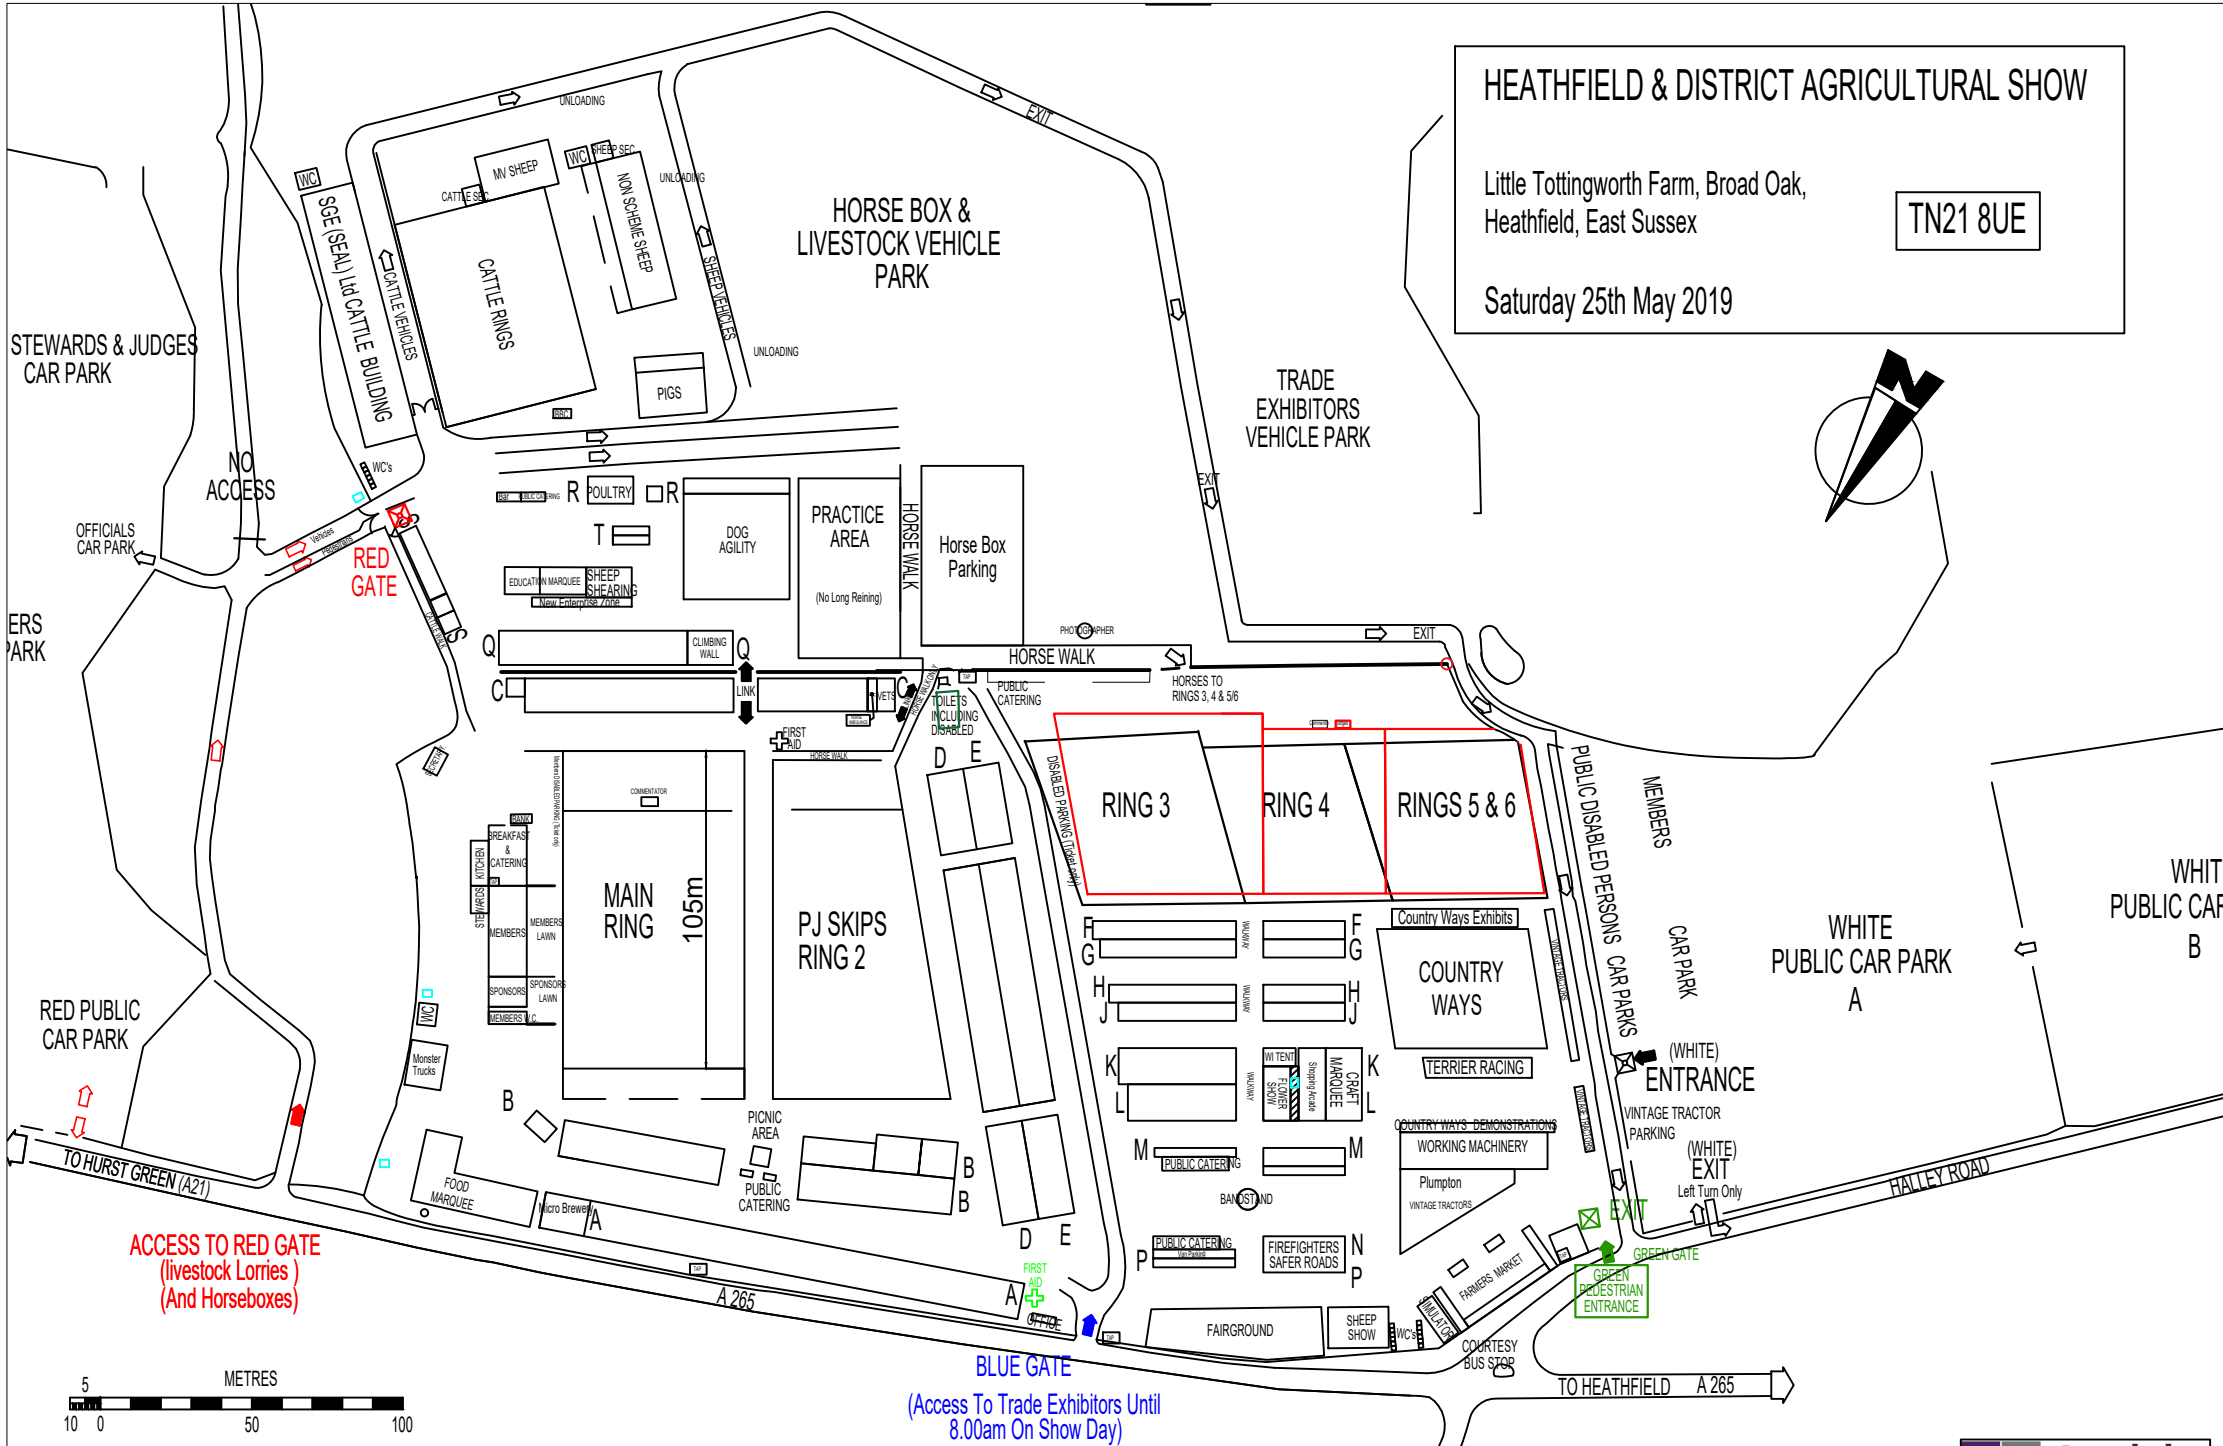

HEATHFIELD & DISTRICT AGRICULTURAL SHOW

Little Tottlingworth Farm, Broad Oak,
Heathfield, East Sussex

TN21 8UE

Saturday 25th May 2019

ACCESS TO RED GATE
(livestock Lorries)
(And Horseboxes)

BLUE GATE
(Access To Trade Exhibitors Until
8.00am On Show Day)