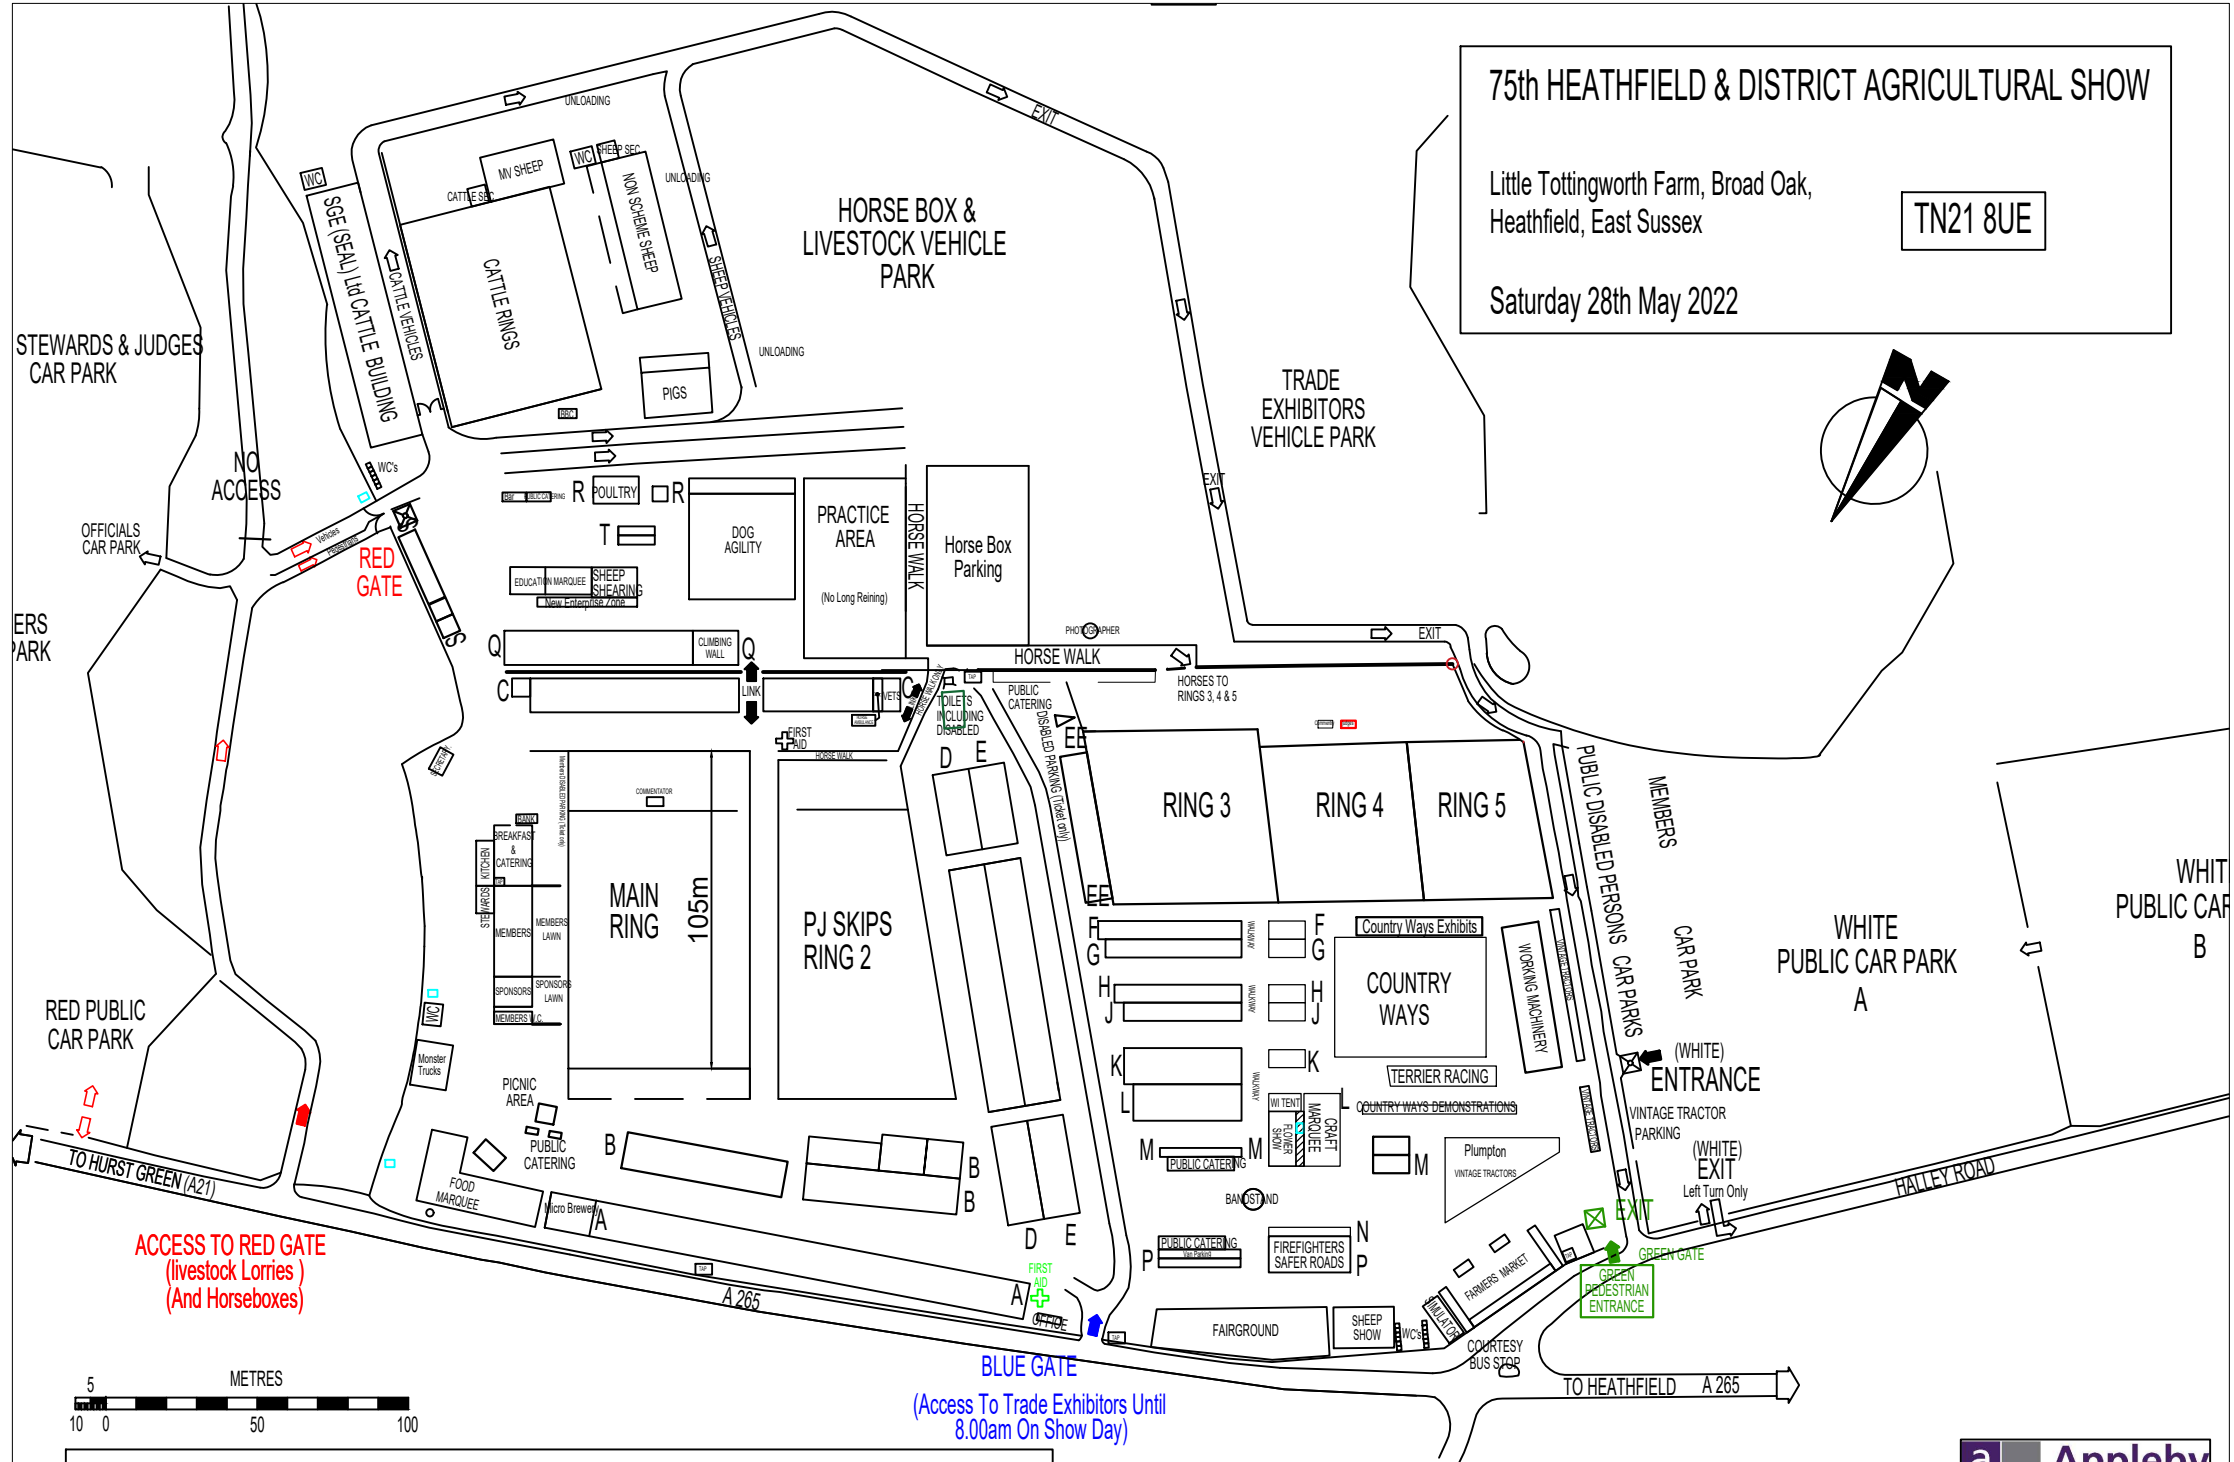

75th HEATHFIELD & DISTRICT AGRICULTURAL SHOW

Little Tottlingworth Farm, Broad Oak,
Heathfield, East Sussex

TN21 8UE

Saturday 28th May 2022

ACCESS TO RED GATE
(livestock Lorries)
(And Horseboxes)

BLUE GATE
(Access To Trade Exhibitors Until
8.00am On Show Day)

Appley Petfield Ltd Chartered Surveyors (01435) 866446. ap-surveyors.co.uk
are proud to prepare and Sponsor the Show Plans